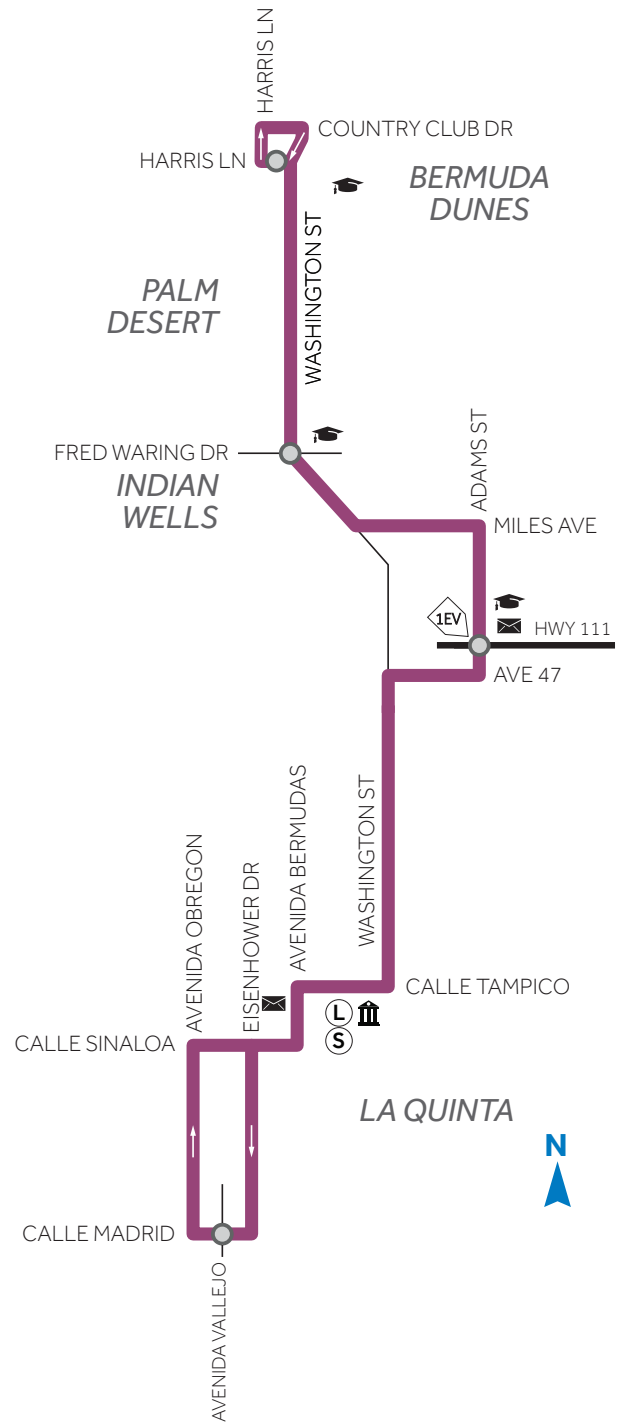

NORTHBOUND | HACIA EL NORTE

ROUTE RUTA 7

BERMUDA DUNES
INDIAN WELLS
LA QUINTA

Calle Madrid @
Avenida Vallejo
Adams @ Hwy 111
Washington @
Fred Waring
Harris Lane @
Washington

5:15a	5:41a	5:46a	5:51a
6:00a	6:24a	6:31a	6:36a
6:45a	7:09a	7:16a	7:21a
7:30a	7:54a	8:01a	8:06a
8:15a	8:39a	8:46a	8:51a
9:00a	9:24a	9:31a	9:36a
9:45a	10:09a	10:16a	10:21a
10:30a	10:54a	11:01a	11:07a
11:15a	11:39a	11:46a	11:52a
12:00p	12:24p	12:31p	12:37p
12:45p	1:09p	1:16p	1:22p
1:30p	1:54p	2:01p	2:07p
2:15p	2:39p	2:46p	2:52p
3:00p	3:24p	3:31p	3:37p
3:45p	4:09p	4:16p	4:22p
4:30p	4:54p	5:01p	5:07p
5:15p	5:39p	5:45p	5:50p
6:00p	6:24p	6:30p	6:35p
6:45p	7:09p	7:15p	7:20p
7:30p	7:54p	8:00p	8:05p
8:15p	8:41p	8:46p	8:51p

WEEKDAY
DÍAS ENTRE SEMANA

SOUTHBOUND | HACIA EL SUR

Harris Lane @
Washington
Washington @
Fred Waring
Adams @ Hwy 111
Calle Madrid @
Avenida Vallejo

5:10a	5:13a	5:28a	5:46a
6:05a	6:10a	6:25a	6:42a
6:50a	7:01a	7:10a	7:27a
7:35a	7:46a	7:55a	8:12a
8:20a	8:31a	8:40a	8:57a
9:05a	9:16a	9:25a	9:42a
9:50a	10:01a	10:10a	10:27a
10:35a	10:47a	10:56a	11:14a
11:20a	11:32a	11:41a	11:59a
12:05p	12:17p	12:26p	12:44p
12:50p	1:02p	1:11p	1:29p
1:35p	1:47p	1:56p	2:14p
2:20p	2:32p	2:41p	2:59p
3:05p	3:17p	3:26p	3:44p
3:50p	4:02p	4:11p	4:29p
4:35p	4:47p	4:56p	5:14p
5:20p	5:31p	5:39p	5:56p
6:05p	6:16p	6:24p	6:41p
6:50p	7:01p	7:09p	7:26p
7:35p	7:46p	7:54p	8:11p

NORTHBOUND | HACIA EL NORTE

SOUTHBOUND | HACIA EL SUR

BERMUDA DUNES
INDIAN WELLS
LA QUINTA

WEEKEND / HOLIDAY
FIN DE SEMANA / DÍA FESTIVO

Calle Madrid @ Avenida Vallejo	Adams @ Hwy 111	Washington @ Fred Waring	Harris Lane @ Washington
5:45a	6:08a	6:15a	6:20a
7:15a	7:39a	7:45a	7:50a
8:45a	9:09a	9:15a	9:20a
10:15a	10:39a	10:47a	10:54a
11:45a	12:09p	12:17p	12:24p
1:15p	1:39p	1:47p	1:54p
2:45p	3:09p	3:17p	3:24p
4:15p	4:39p	4:47p	4:54p
5:45p	6:08p	6:14p	6:19p
7:15p	7:38p	7:44p	7:49p
8:45p	9:08p	9:15p	9:20p